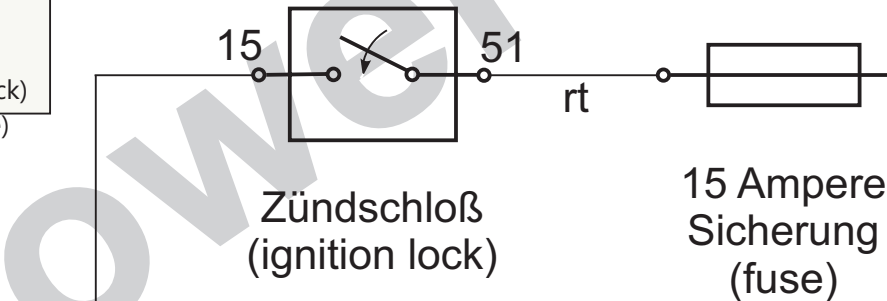

# Schaltplan 71ik102 (wiring diagram)

- Kabelfarben**  
(wiring colours):
- bl = blau (blue)
  - br = braun (brown)
  - ge = gelb (yellow)
  - gn = grün (green)
  - gr = grau (grey)
  - rt = rot (red)
  - sw = schwarz (black)
  - ws = weiß (white)