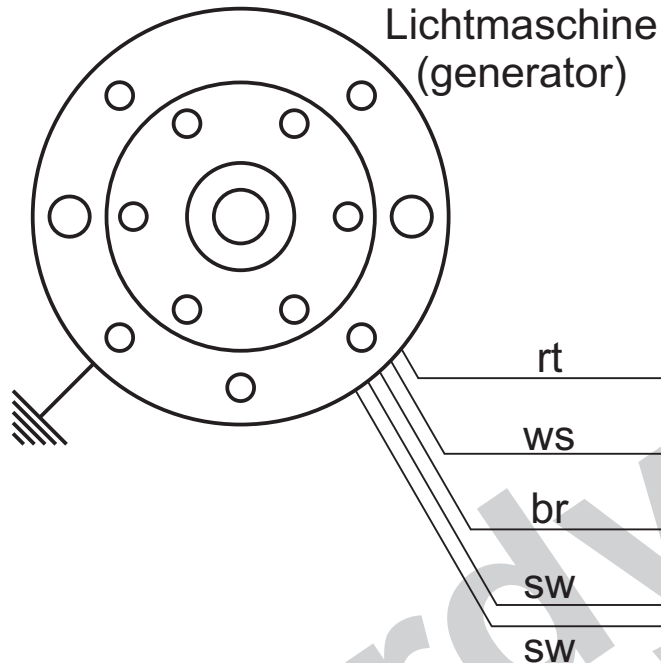

# Schaltplan 71ik102 (wiring diagram)

- Kabelfarben**  
(wiring colours):
- bl = blau (blue)
  - br = braun (brown)
  - ge = gelb (yellow)
  - gn = grün (green)
  - gr = grau (grey)
  - rt = rot (red)
  - sw = schwarz (black)
  - ws = weiß (white)

Bordnetz  
(existing electric system)