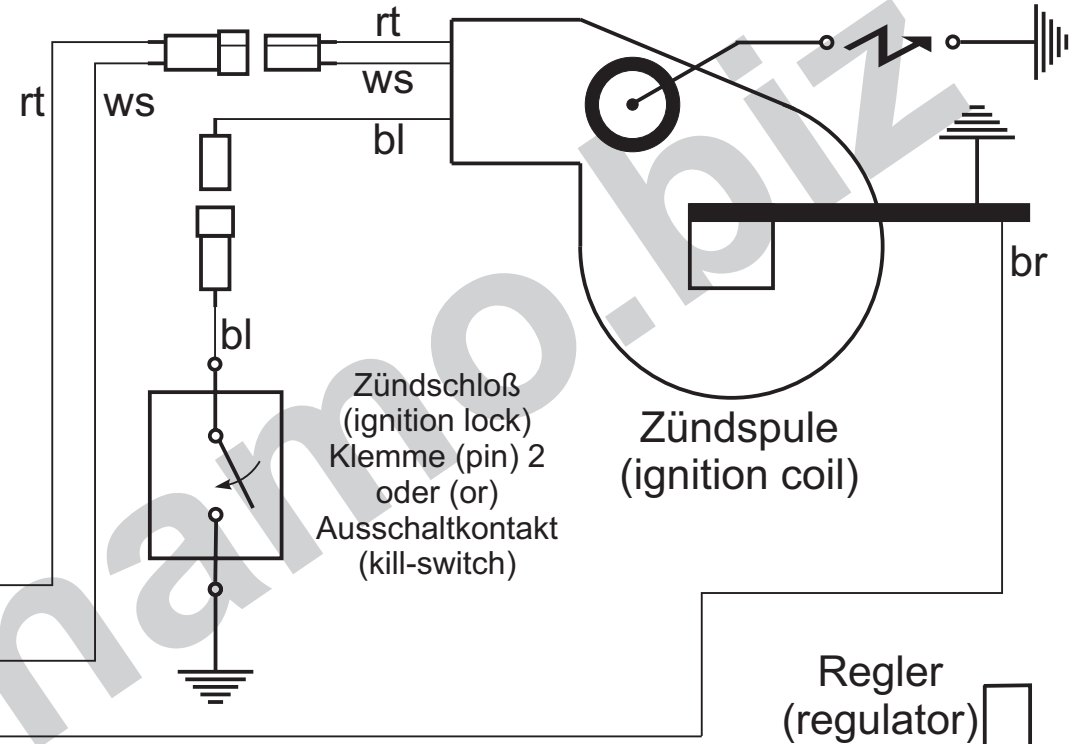

# Schaltplan 71ik102 (wiring diagram)

- Kabelfarben**  
(wiring colours):
- bl = blau (blue)
  - br = braun (brown)
  - ge = gelb (yellow)
  - gn = grün (green)
  - gr = grau (grey)
  - rt = rot (red)
  - sw = schwarz (black)
  - ws = weiß (white)

Bordnetz  
(existing electric system)